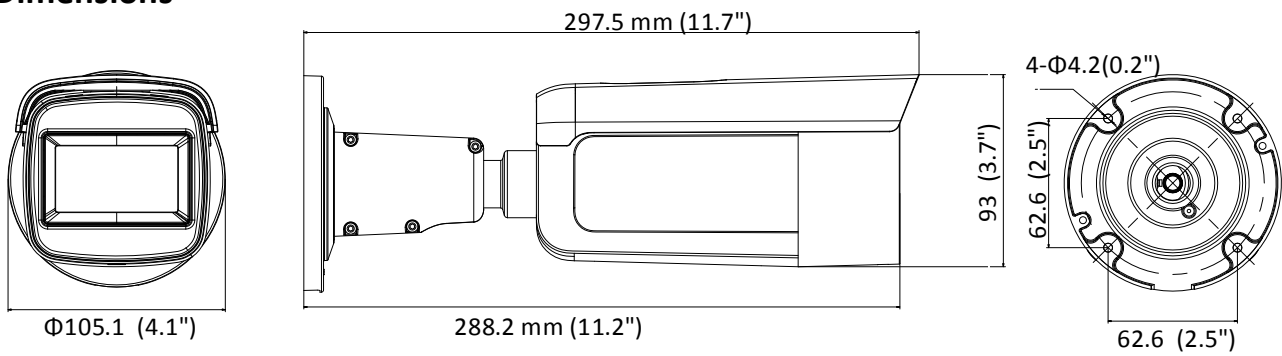

Power Consumption and Current	12 VDC, 1.2A, max. 14.5W PoE (802.3at, 42.5V to 57V), 0.5A to 0.3A, max. 18W
Protection Level	IP67
Material	Metal
Dimensions	Φ 105.1 × 297.5 mm (Φ 4.1" × 11.7")
Weight	Camera: Approx. 1335 g (2.9 lb.) With Package: 2004g (4.4lb.)

Available Model:

DS-2CD2683G1-IZ(2.8 to 12 mm), DS-2CD2683G1-IZS(2.8 to 12 mm)

Dimensions

Accessories